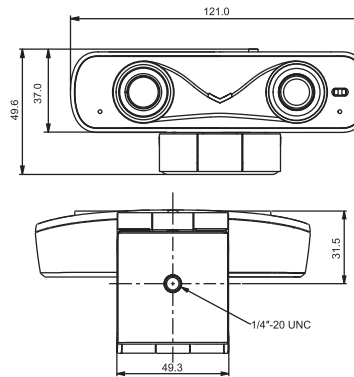

7

Storage Temperature	-40°C ~ 60°C
Power Consumption	2.5W
Dimension	121mm x 37 mm x 29.1mm (without bracket)
Net Weight	0.1Kg

The manual white balance, digital zoom and EPTZ functions can only be realized by using an application with this function.

6 Dimensions

6

Storage Temperature	-40°C ~ 60°C
Power Consumption	2.5W
Dimension	121mm x 37 mm x 29.1mm (without bracket)
Net Weight	0.1Kg

The manual white balance, digital zoom and EPTZ functions can only be realized by using an application with this function.

6 Dimensions

6

Landscape and Portrait Mode

Support one-key landscape and portrait switching output to meet the needs of various landscape and portrait live scenes.

Built-in Physical Privacy Masking

Equipped with an integrated sliding privacy cover to security the privacy.