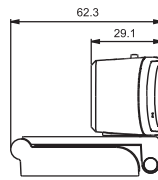

Audio 3A Algorithm

The built-in audio 3A algorithm (AEC/AGC/ANS) and full-duplex mode adjust the high and low volume of the balance and suppress the noise automatically while in voice collection to meet your needs for loud and clear communication.

2

2 Packing List

Name	Quantity	Name	Quantity
Camera	1	Quick Start Guide	1
USB Cable	1	-	-

3 Product Features

Integrated Bionics Design to Simplify the Complex

Integrated high-definition camera with high-sensitivity omnidirectional microphone, full-frequency speaker three-in-one design, plug and play and making video communication easy and simple. The unique bionic design allowing you to get excellent audio-visual effects in video communications.

Full-frequency Speaker

Use full-frequency speaker with ducted sound cavity, the treble is clear and penetrating and the bass is naturally surging to providing an extraordinary sound effect.

1080P Full HD Ultra-wide Angel without Distortion

Support 1080P high definition, provide image encoding output up to 1080@30fps/25fps and downward compatible with 720P and other resolutions. Wide-angle lens with wider field Angle.

Audio 3A Algorithm

The built-in audio 3A algorithm (AEC/AGC/ANS) and full-duplex mode adjust the high and low volume of the balance and suppress the noise automatically while in voice collection to meet your needs for loud and clear communication.

2

7 Installation

When the monitor thickness is ≤ 45 mm, the camera can be mounted on it as below: