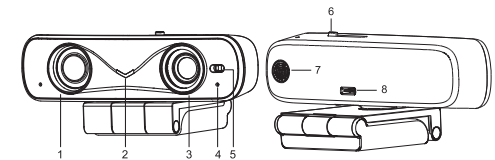

8

User Manual

All-in-one Webcam | Astro A10

Product Manual | Edition | Release 082024 | PPU-PVC-WC-19+

I Appearance and Interface

No.	Name	No.	Name
1	Speaker	3	Lens
2	Indicator:	4	Microphone
	OFF: Power off;	5	TOF (Laser Assisted Focus)
	Blinks: Power on and initializing;	6	Privacy Security Switch Button
	Red: MIC muted;	7	Touch Button:
	Blue: Landscape mode;		● Short press to mute or unmute MIC.
	Violet: Portrait mode;		● Press and hold for 8s to switch to landscape and portrait mode.
Violet (blinks): Upgrading (Do not cut off the power at this time.)	8	TYPE-C Interface	