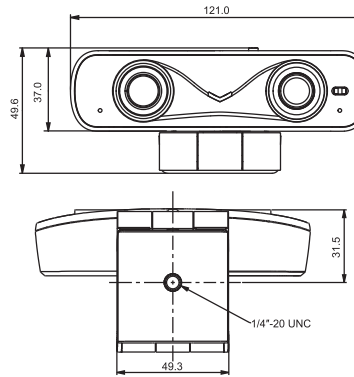

7

Storage Temperature	-40°C ~ 60°C
Power Consumption	2.5W
Dimension	121mm x 37 mm x 29.1mm (without bracket)
Net Weight	0.1Kg

The manual white balance, digital zoom and EPTZ functions can only be realized by using an application with this function.

6 Dimensions

6

Storage Temperature	-40°C ~ 60°C
Power Consumption	2.5W
Dimension	121mm x 37 mm x 29.1mm (without bracket)
Net Weight	0.1Kg

The manual white balance, digital zoom and EPTZ functions can only be realized by using an application with this function.