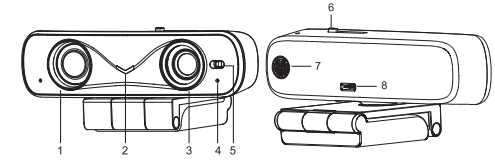

8

User Manual

All-in-one Webcam | Astro A10

Product Manual | Edition | Release 082024 | PPU-PVC-WC-19+

I Appearance and Interface

No.	Name	No.	Name
1	Speaker	3	Lens
2	Indicator:	4	Microphone
	OFF: Power off;	5	TOF (Laser Assisted Focus)
	Blinks: Power on and initializing;	6	Privacy Security Switch Button
	Red: MIC muted;	7	Touch Button:
	Blue: Landscape mode;		● Short press to mute or unmute MIC.
	Violet: Portrait mode;		● Press and hold for 8s to switch to landscape and portrait mode.
Violet (blinks): Upgrading (Do not cut off the power at this time.)	8	TYPE-C Interface	