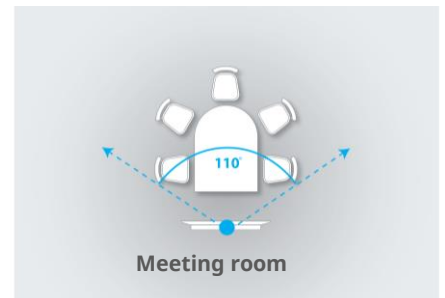

General Specifications

Video :

Resolution: 3Mp (2048 x 1536), 1080p (1920 x 1080), 720p (1280 x 720)

Video Image Format: YUV / MJPEG / H.264

Frame Rate: 15-30fps

Exposure : Automatic white balance, Automatic color correction

Noise Reduction : Supports 2D and 3D Noise reduction

Others :

USB Cable Length : 1.5 meter

Weight : 108 grams

Accessories : Bracket

Dimensions: 100 x 30 x 40 mm (Without Bracket)

Certifications: CE, FCC , RoHS

Lens :

Lens Parameter: Focal length: 3.6 mm, 3 Megapixel

Angle of View : 110°

Audio : Built-in Microphone, Clear Audio

Drive type : USB Plug & Play

Video Conferencing Software: Supports various chat tools and video conferencing software's (PeopleLink instaVC, UTP, Zoom, etc)

Operating System: Support Windows XP/ Windows 7/ Windows 8 / Windows 10 / LINUX / Mac OS / Android TV

Application Scenarios

Disclaimer:- Room setup diagrams provided for reference only. Actual room setup and size may vary as per requirements.

Ordering Information

Part code : PPU-PVC-WC-i5+

SALES AND INQUIRIES

Global Headquarters

Q3-A3, 10th Floor Cyber Towers,
HITEC City, Hyderabad,
Telangana 500081, **India**
Phone: +91 9100123013
Email: vc@peoplelinkvc.com

International Contact Numbers

USA: +1 669-696-8383
Australia: +61 370 037070
France: +33 6 80 75 26 42
Middle East: +966 5300 19292
UK: +44 20 4571 5454

Tech Support

Toll Free: 1800 208 3399
customersupport@peoplelinkvc.com