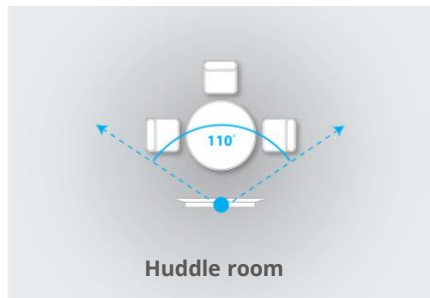

General Specifications

Video :

Resolution: 3Mp (2048 x 1536), 1080p (1920 x 1080), 720p (1280 x 720)

Video Image Format: YUV / MJPEG / H.264

Frame Rate: 15-30fps

Exposure : Automatic white balance, Automatic color correction

Noise Reduction : Supports 2D and 3D Noise reduction

Others :

USB Cable Length : 1.5 meter

Weight : 108 grams

Accessories : Bracket

Dimensions: 100 x 30 x 40 mm (Without Bracket)

Certifications: CE, FCC , RoHS

Lens :

Lens Parameter: Focal length: 3.6 mm, 3 Megapixel

Angle of View : 110°

Audio : Built-in Microphone, Clear Audio

Drive type : USB Plug & Play

Video Conferencing Software: Supports various chat tools and video conferencing software's (PeopleLink instaVC, UTP, Zoom, etc)

Operating System: Support Windows XP/ Windows 7/ Windows 8 / Windows 10 / LINUX / Mac OS / Android TV

Application Scenarios

Disclaimer:- Room setup diagrams provided for reference only. Actual room setup and size may vary as per requirements.

Ordering Information

Part code : PPU-PVC-WC-i5+

SALES AND INQUIRIES

Global Headquarters

Q3-A3, 10th Floor Cyber Towers,
HITEC City, Hyderabad,
Telangana 500081, **India**
Phone: +91 9100123013
Email: vc@peoplelinkvc.com

International Contact Numbers

USA: +1 669-696-8383
Australia: +61 370 037070
France: +33 6 80 75 26 42
Middle East: +966 5300 19292
UK: +44 20 4571 5454

Tech Support

Toll Free: 1800 208 3399
customersupport@peoplelinkvc.com