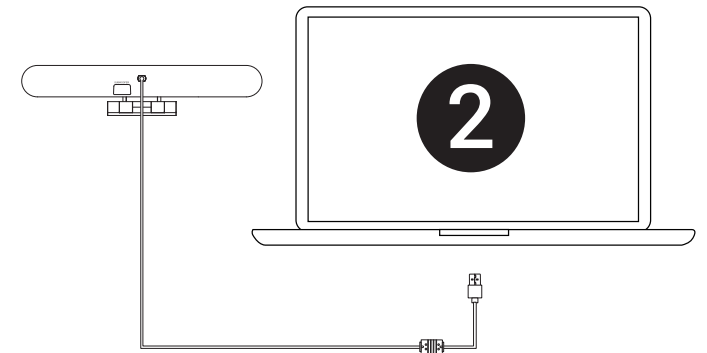

Overview

Front

Phase Invertor Tube

Back

Easy Set-Up

Mount

Free drive, connect directly to your computer and start working.