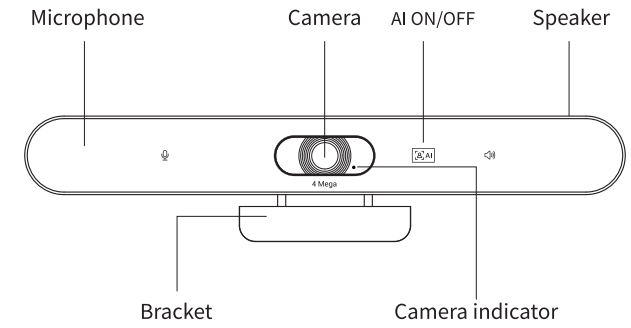

Overview

Front

Phase Invertor Tube

Back

Easy Set-Up

Mount

Free drive, connect directly to your computer and start working.